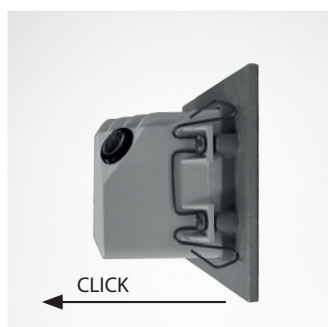

INSERT + ZERO CLIP