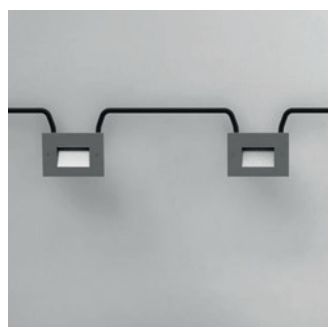

INSERT + ZERO CLIP