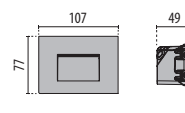

INSERT + ZERO CLIP