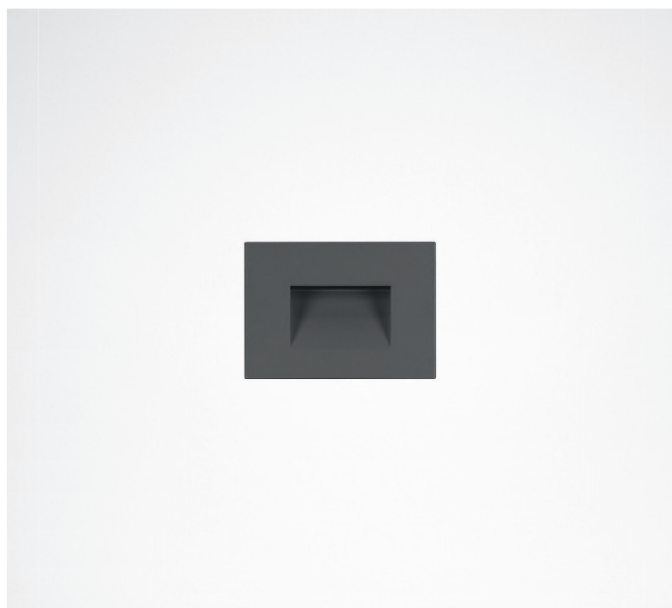

# INSERT+ ZERO CLIP

Scan the QR-code for the latest information

- GR-94 / Metallic grey / Textured
- AN-96 / Anthracite gray / Textured
- WH-87 / White / Textured

- Wall recessed luminaire, for indoor and outdoor, comprising:
- Die-cast aluminium housing, polyester powder coat finish ISO 9227/12944 - ISO 9223 (C5)
  - Inner satin toughened flat glass diffuser
  - Anti-ageing custom moulded silicone sealing gasket(s)
  - Stainless steel springs for quick connection to recessed box
  - Recessed box (503) included
  - No visible screws
  - The luminaire is suitable for through-wiring

# INSERT+ ZERO CLIP

IP65 - IK08

LUMINAIRE WATTAGE (W)	CLASS	ENEC	CRI	KELVIN	OPTIC	BEAM ANGLE	LIGHTSOURCE LUMEN OUTPUT (lm)	LUMINAIRE LUMEN OUTPUT (lm)	COLOUR / FINISH	PART NUMBER	UKCA
<b>Power LED 220-240 V 50/60 Hz</b>											
4.5	I	-	80	3000	A/M	-	511	142		<b>310064</b>	✓
4.5	I	-	80	2700	A/M	-	511	152		<b>3115405</b>	✓
4.5	I	-	80	3000	A/M	-	511	142		<b>310066</b>	✓
4.5	I	-	80	2700	A/M	-	511	152		<b>3111780</b>	✓
4.5	I	-	80	3000	A/M	-	511	142		<b>310062</b>	✓
4.5	I	-	80	2700	A/M	-	511	152		<b>3115406</b>	✓